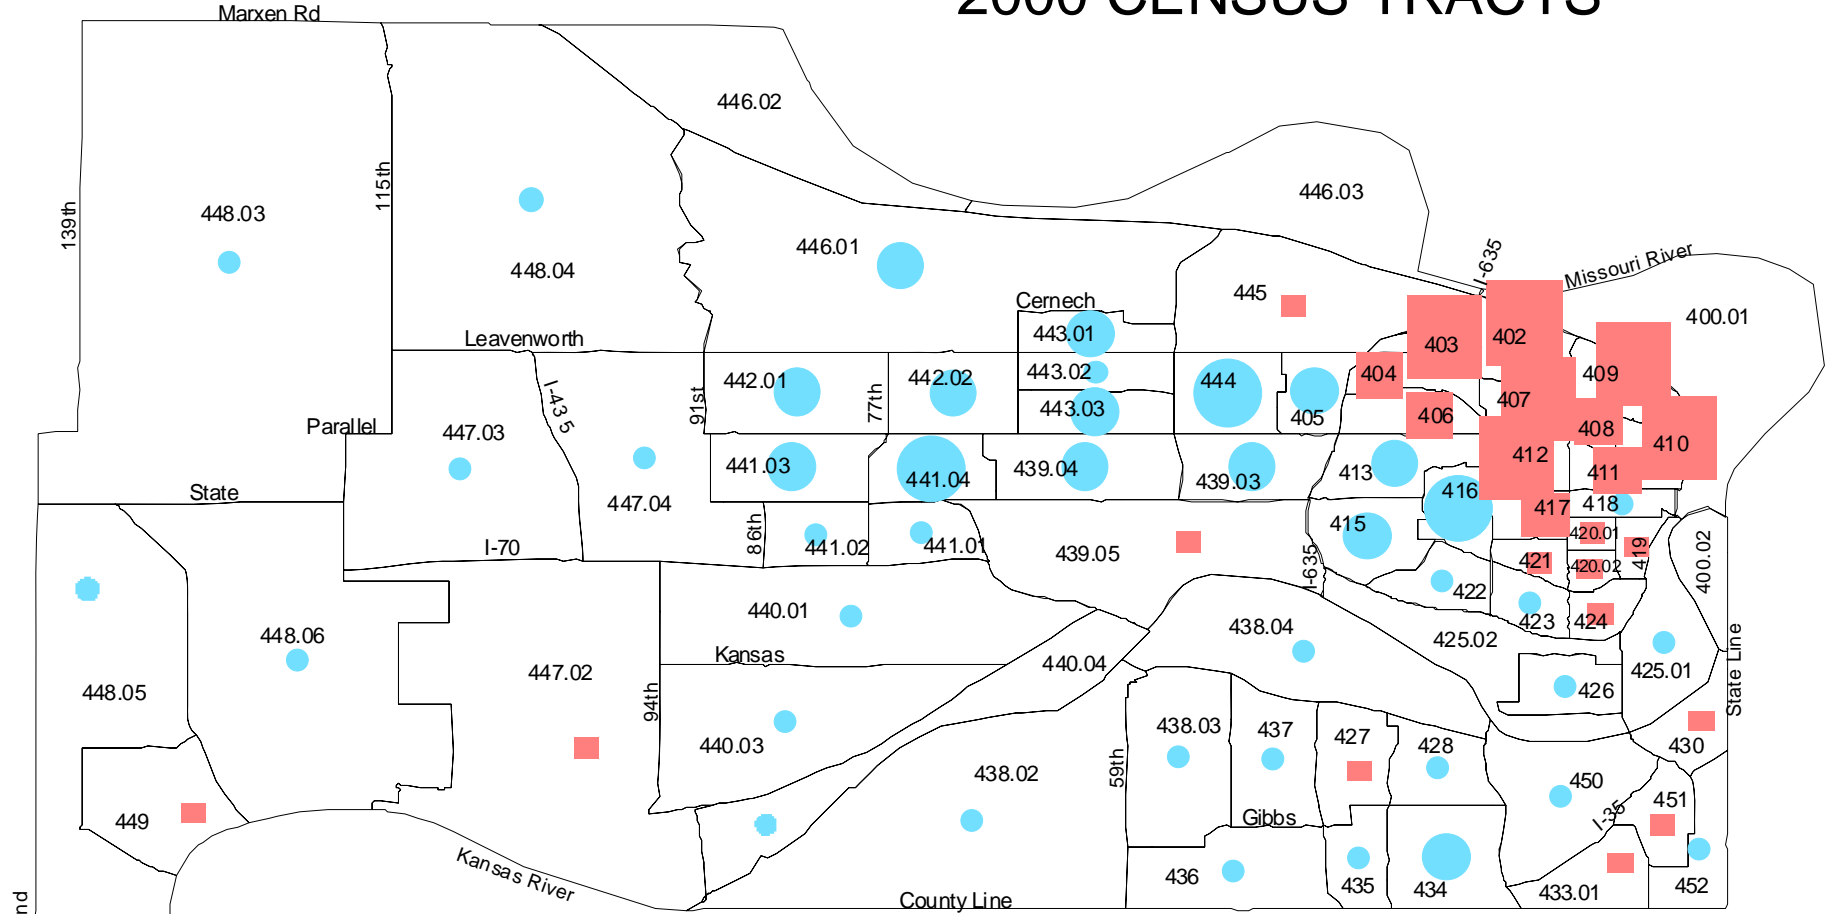

2000 CENSUS TRACTS

WYANDOTTE COUNTY CENSUS TRACTS
NET CHANGE BLACK POPULATION, 1990-2000