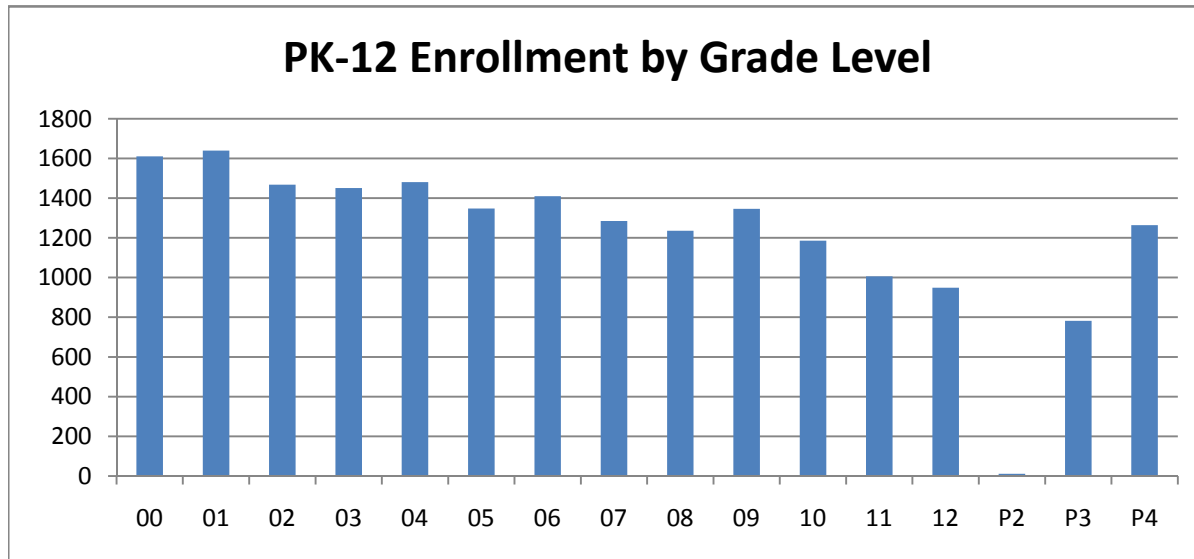

Enrollment by Grade Level as of 9/30/2009

Grade	Student Count
00	1611
01	1640
02	1468
03	1451
04	1481
05	1348
06	1410
07	1285
08	1236
09	1346
10	1186
11	1006
12	949
P2	11
P3	782
P4	1264
Grand Total	19474