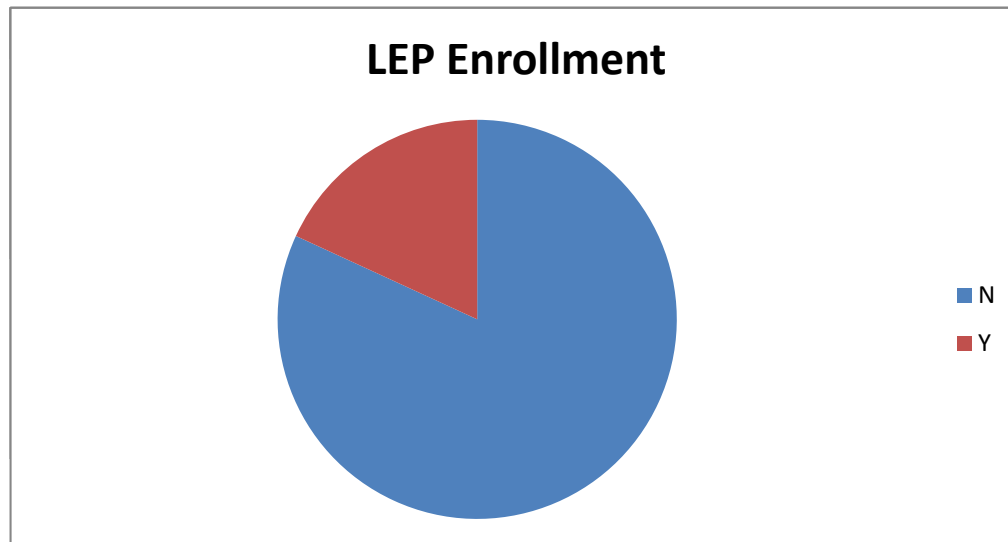

Enrollment PK-12 LEP Students as of 9/30/2009

LEP?	Pct LEP Students	Enrollment
N	81.86%	15941
Y	18.14%	3533
Grand Total	100.00%	19474