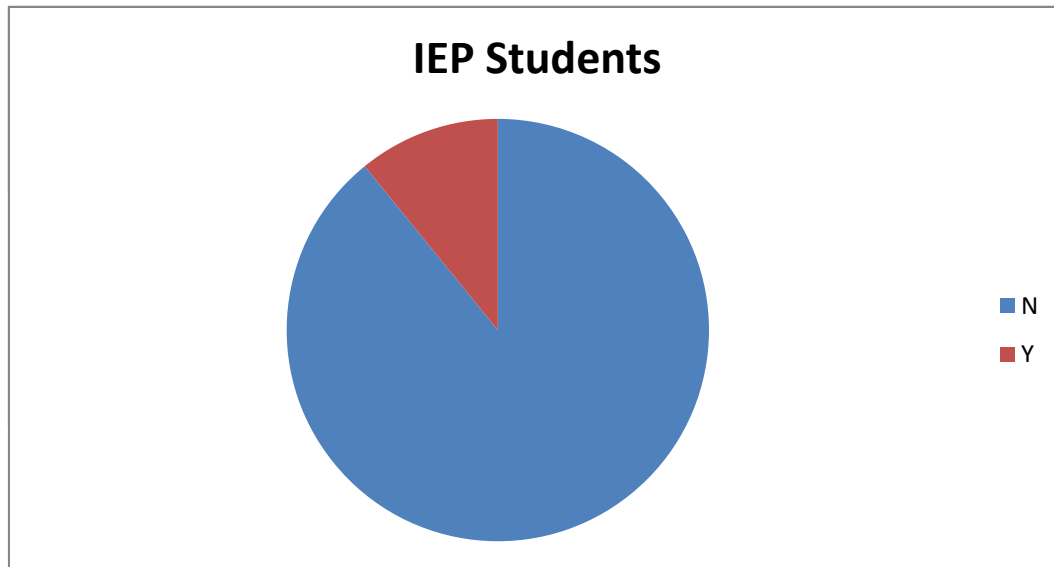

IEP Student Enrollment as of 9/30/2009

IEP Students	Count	Percentage IEP
N	17359	89.14%
Y	2115	10.86%
Grand Total	19474	100.00%