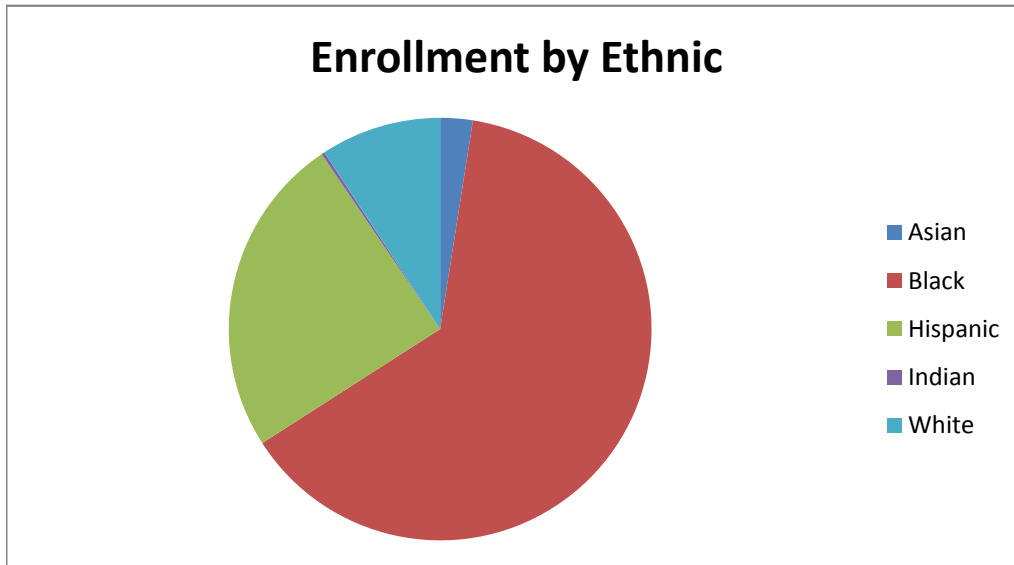

Enrollment PK-12 by Ethnic as of 9/30/2009

Ethnic	Enrollment	Pct
Asian	483	2.5%
Black	12356	63.4%
Hispanic	4790	24.6%
Indian	47	0.2%
White	1798	9.2%
Grand Total	19474